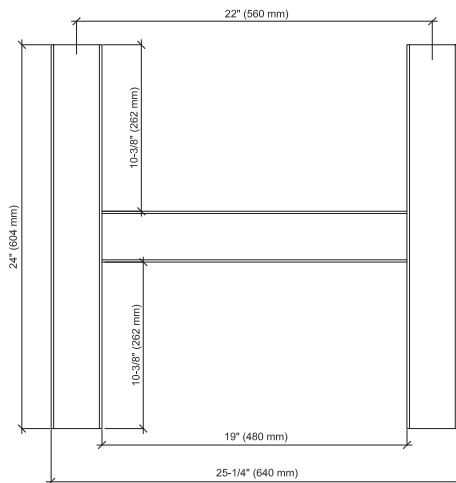

Various top sizes available to meet all classroom needs:
 20"x26"; 22"x28";
 24"x30"; 30"x30";
 30" Crescent; and
 36" Crescent.

22"x28" Rectangle

22"x28" Rectangle

30" Crescent

36" Crescent

Pneumatic Stem gives the desk top a height range of 29"-42".

Two Base Sizes Available:

Base A: Offered on the 20"x26"; 22"x28"; 24"x30"; 30"x30"; and 30" Crescent top sizes

Base B: Offered on the 36" Crescent top size

Base A

Base B