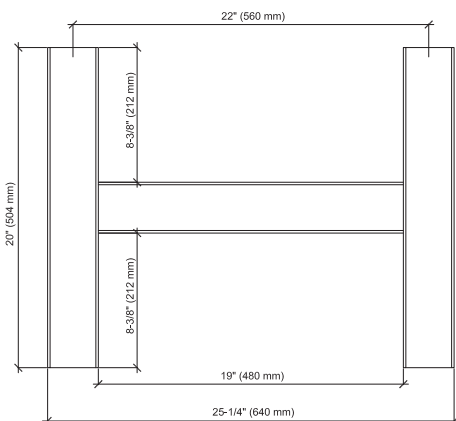

Various top sizes available to meet all classroom needs:
 20"x26"; 22"x28";
 24"x30"; 30"x30";
 30" Crescent; and
 36" Crescent.

22"x28" Rectangle

22"x28" Rectangle

30" Crescent

36" Crescent

Pneumatic Stem gives the desk top a height range of 29"-42".

Two Base Sizes Available:

Base A: Offered on the 20"x26"; 22"x28"; 24"x30"; 30"x30"; and 30" Crescent top sizes

Base B: Offered on the 36" Crescent top size

Base A

Base B