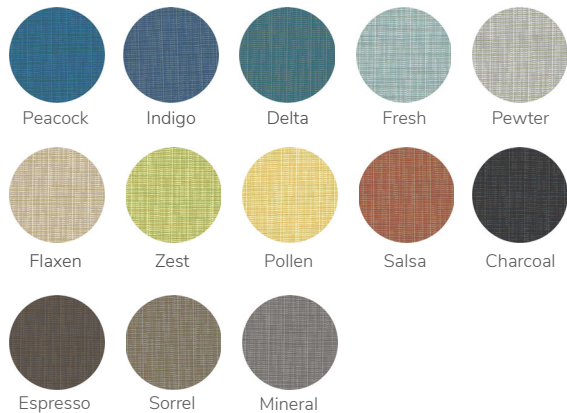

Spradling Interlace: Soft Seating Fabric