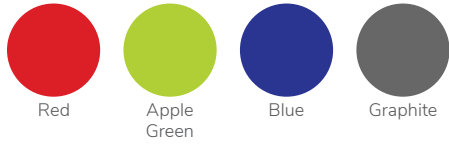

Fabric Selector

Balance Stool: Seat Fabric