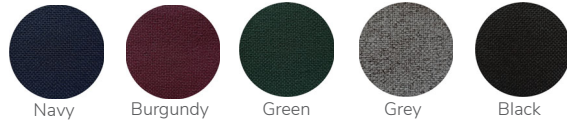

Elite Textiles Sherpa: Padded Seat Fabric