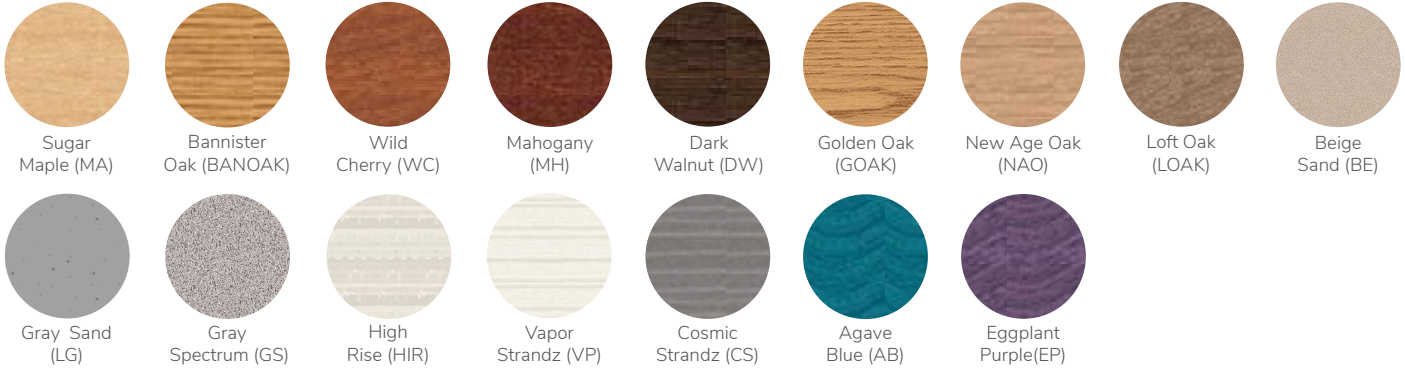

Color Selector

Hard Plastic Tops