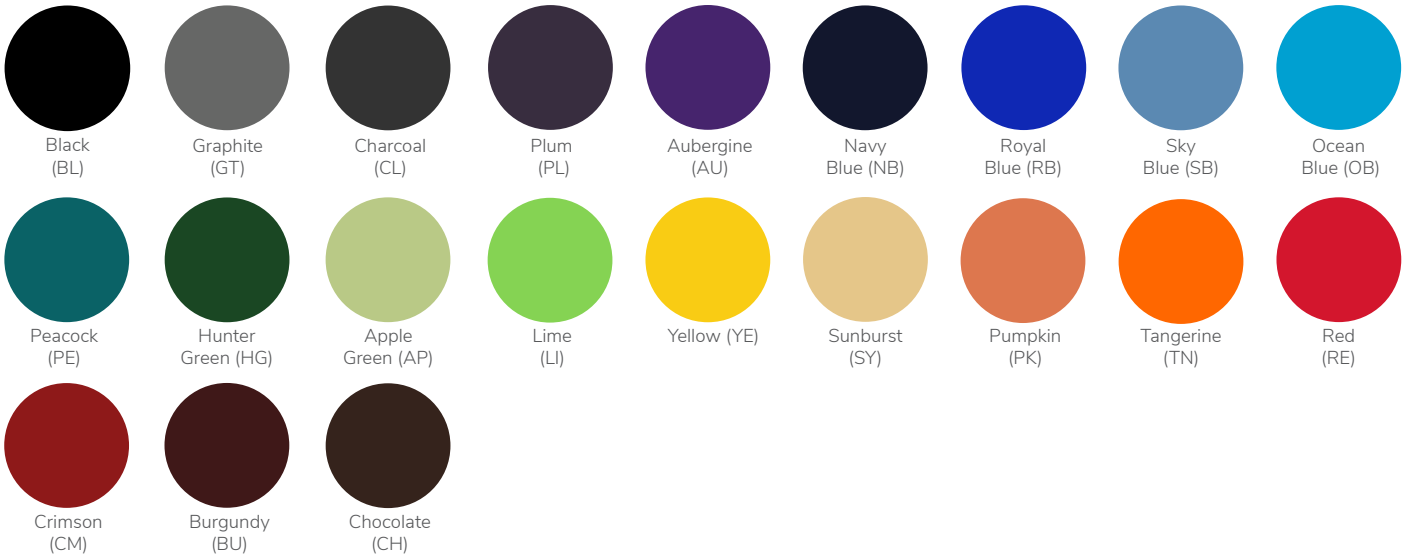

Polypropylene Shell and Book Box