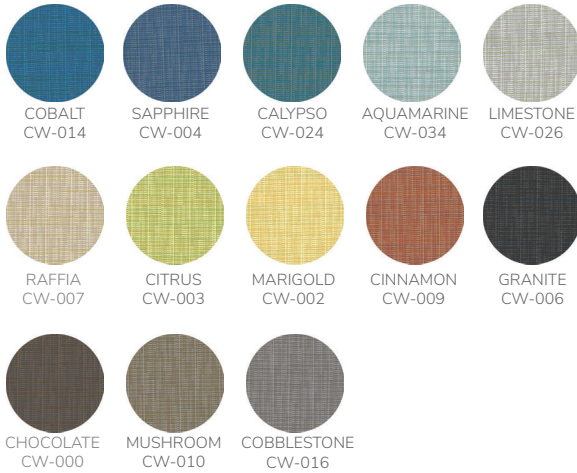

Fabric Selector

Mayer Duraweave: Padded Seat Fabric

Mayer Catwalk

Mayer Silverweave